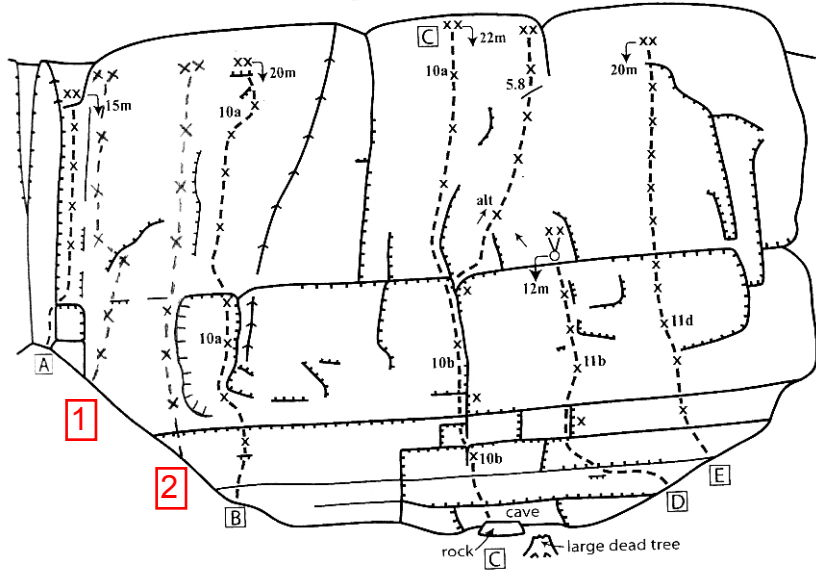

## Bighorn Crag

original topo by Chris Perry

- 1.) **"Dr No"** - 5.10c, 6 bolts, 18m  
Mark Carlson - June 2013
- 2.) **"Goats Eye"** - 5.10c/d, 6 bolts, 20m  
Tobias Link - June 2013